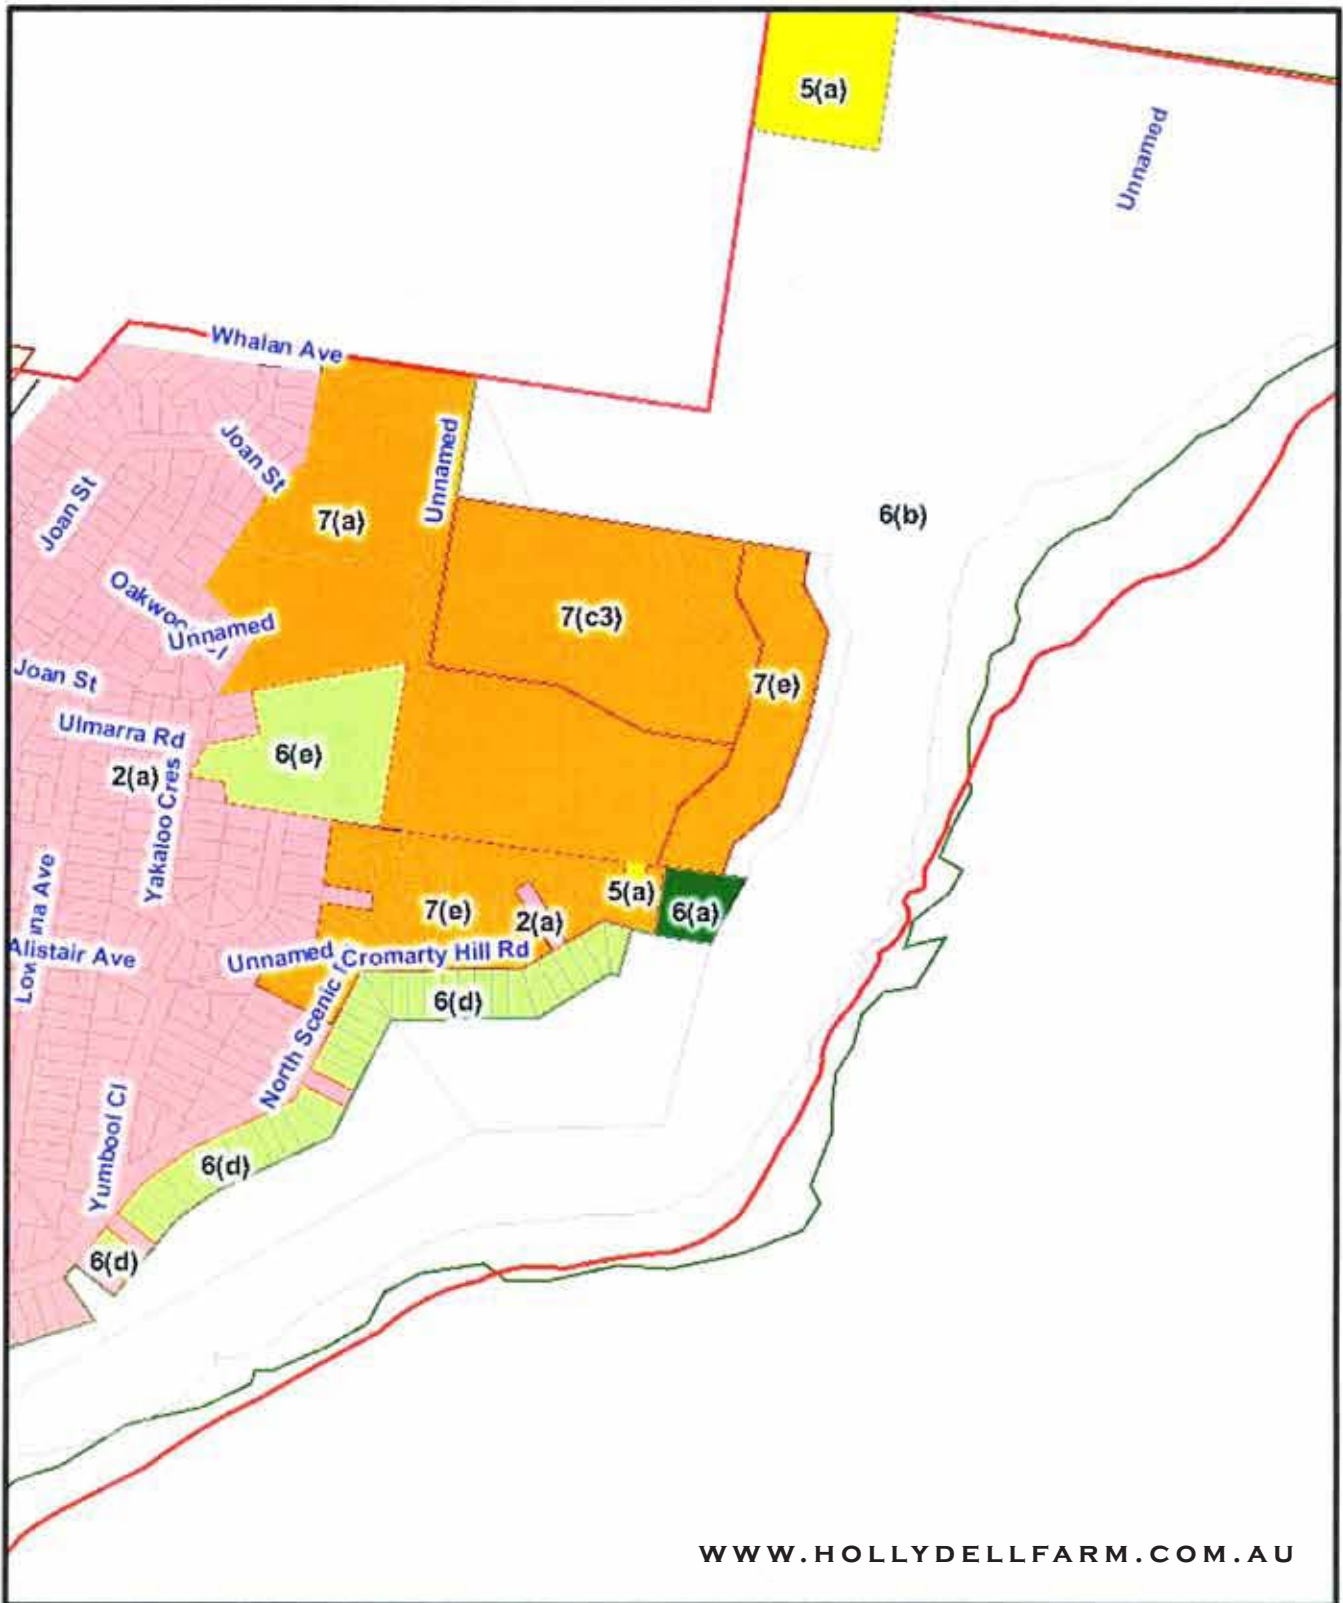

HOLLYDELL FARM

Existing Zoning

WWW.HOLLYDELLFARM.COM.AU

22/02/2010 17:51:10

media

DISCLAIMER

These maps have been compiled from various sources and the publisher and/or contributors accept no responsibility for any errors, loss or damage arising from the use, error or omissions therein. While all care is taken to ensure a high degree of accuracy, users are invited to notify Council's GIS Group of any map discrepancies. No part of this map may be reproduced without prior written permission. Copyright 2004 Land and Property Information, Copyright © Universal Publishers Pty Limited, Copyright 2008 Gosford City Council. All Rights Reserved.